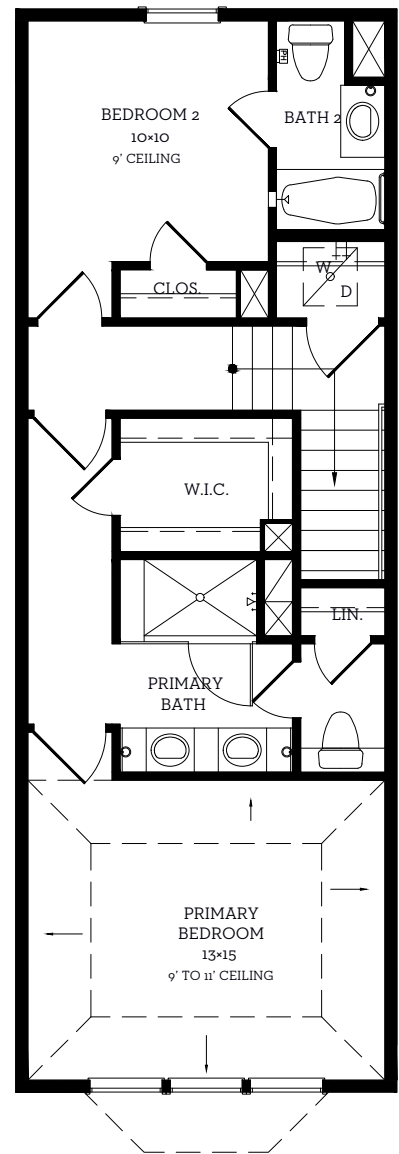

INTOWN

— HOMES —

4639 New Water Ln

1,444 sq.ft.

2 bedrooms / 2.5 baths

INTOWN-HOMES.COM

INTOWN

— HOMES —

4639 New Water Ln

1,444 sq.ft.

2 bedrooms / 2.5 baths

First Floor
54 sq.ft.

Second Floor
723 sq.ft.

Third Floor
667 sq.ft.

All prices, features and plans are subject to change without notice. Square footage is approximate. No representation or warranties either expressed or implied. Are made as to the accuracy of the information herein or with respect to the suitability, usability, merchantability or conditions of any property herein described. All rights Reserved. InTownHomes 2023