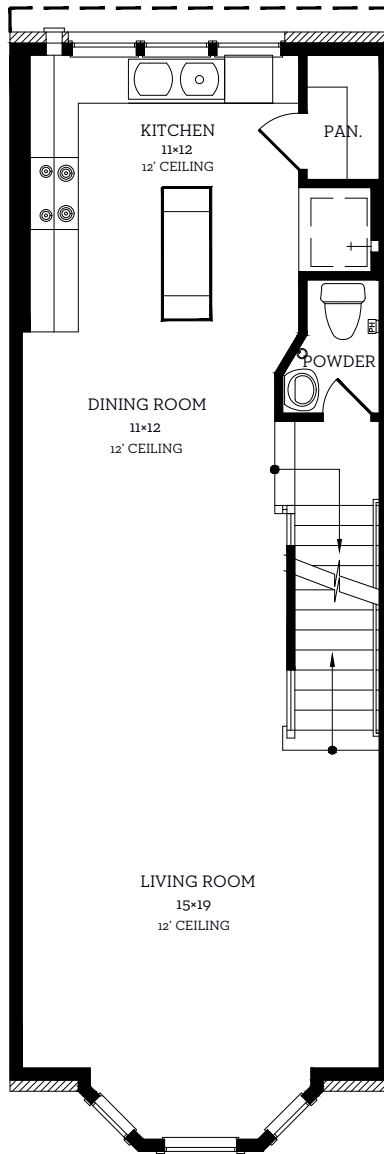

INTOWN

— HOMES —

4639 New Water Ln

1,444 sq.ft.

2 bedrooms / 2.5 baths

INTOWN-HOMES.COM

INTOWN

— HOMES —

4639 New Water Ln

1,444 sq.ft.

2 bedrooms / 2.5 baths

First Floor
54 sq.ft.

Second Floor
723 sq.ft.

Third Floor
667 sq.ft.

All prices, features and plans are subject to change without notice. Square footage is approximate. No representation or warranties either expressed or implied. Are made as to the accuracy of the information herein or with respect to the suitability, usability, merchantability or conditions of any property herein described. All rights Reserved. InTownHomes 2023