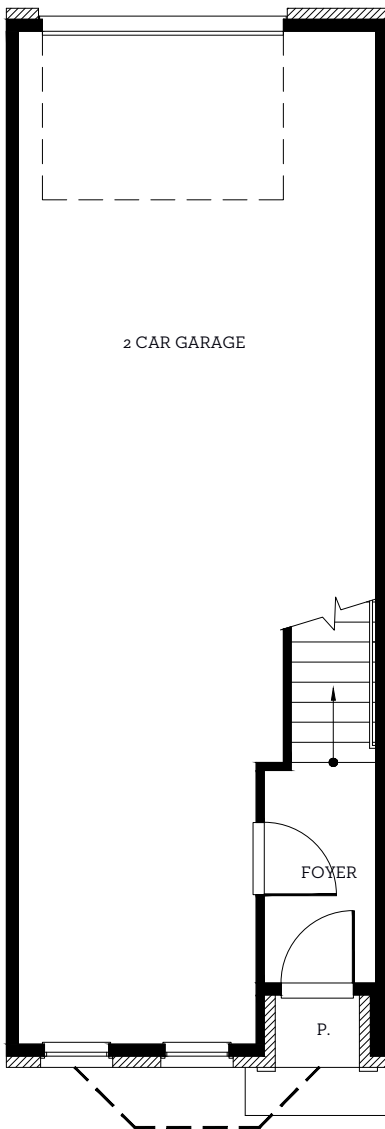

INTOWN

— HOMES —

4639 New Water Ln

1,444 sq.ft.

2 bedrooms / 2.5 baths

INTOWN-HOMES.COM

INTOWN

— HOMES —

4639 New Water Ln

1,444 sq.ft.

2 bedrooms / 2.5 baths

First Floor
54 sq.ft.

Second Floor
723 sq.ft.

Third Floor
667 sq.ft.

All prices, features and plans are subject to change without notice. Square footage is approximate. No representation or warranties either expressed or implied. Are made as to the accuracy of the information herein or with respect to the suitability, usability, merchantability or conditions of any property herein described. All rights Reserved. InTownHomes 2023