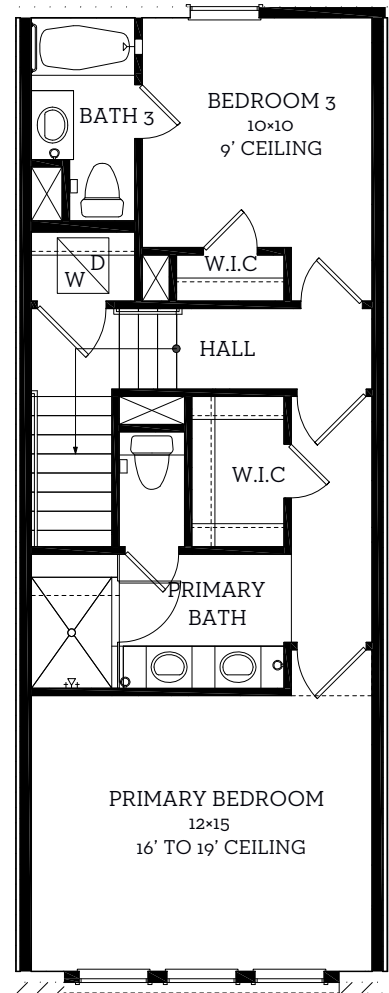

INTOWN

— HOMES —

239 Watt Ct

1,389 sq.ft.

2 bedrooms / 2.5 baths

[INTOWN-HOMES.COM](https://intown-homes.com)

INTOWN

— HOMES —

239 Watt Ct

1,389 sq.ft.

2 bedrooms / 2.5 baths

First Floor
114 sq.ft

Second Floor
640 sq.ft

Third Floor
635 sq.ft