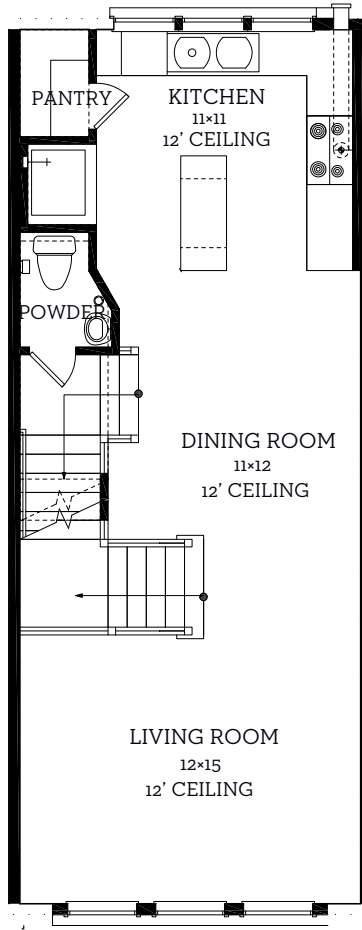

INTOWN

— HOMES —

239 Watt Ct

1,389 sq.ft.

2 bedrooms / 2.5 baths

[INTOWN-HOMES.COM](https://intown-homes.com)

INTOWN

— HOMES —

239 Watt Ct

1,389 sq.ft.

2 bedrooms / 2.5 baths

First Floor
114 sq.ft

Second Floor
640 sq.ft

Third Floor
635 sq.ft