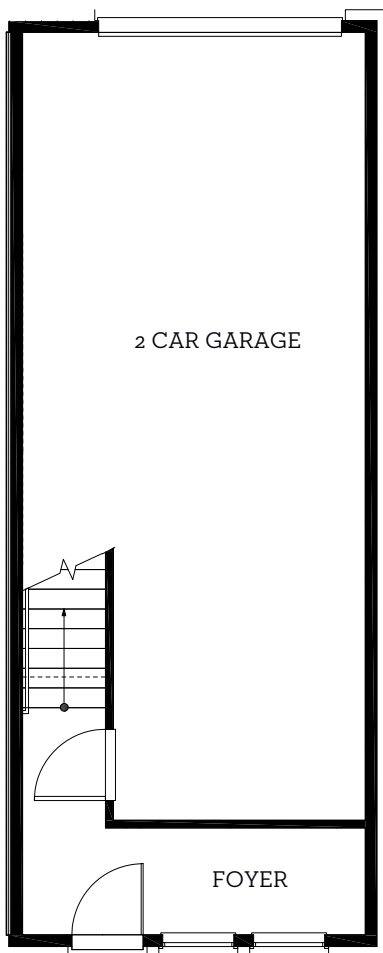

INTOWN

— HOMES —

280 Pullman Ct

1,388 sq.ft.

2 bedrooms / 2.5 baths

[INTOWN-HOMES.COM](https://intown-homes.com)

INTOWN

— HOMES —

280 Pullman Ct

1,388 sq.ft.

2 bedrooms / 2.5 baths

First Floor
114 sq.ft

Second Floor
640 sq.ft

Third Floor
634 sq.ft