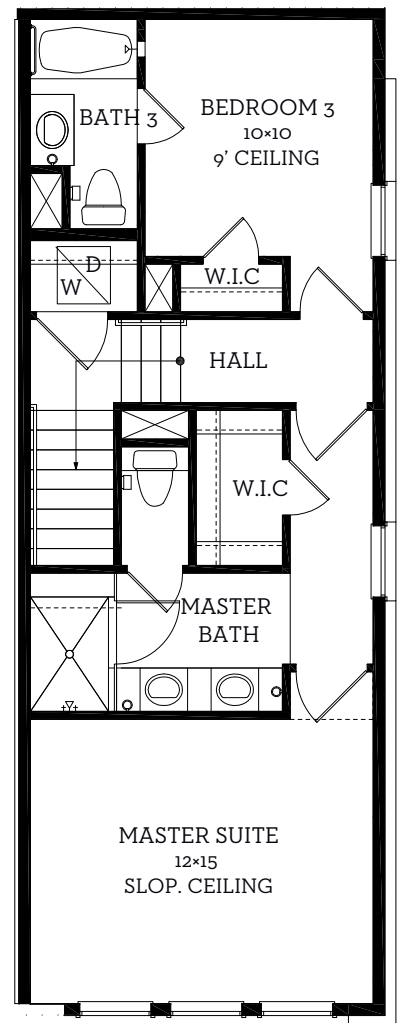

INTOWN

— HOMES —

280 Pullman Ct

1,388 sq.ft.

2 bedrooms / 2.5 baths

[INTOWN-HOMES.COM](https://intown-homes.com)

INTOWN

— HOMES —

280 Pullman Ct

1,388 sq.ft.

2 bedrooms / 2.5 baths

First Floor
114 sq.ft

Second Floor
640 sq.ft

Third Floor
634 sq.ft