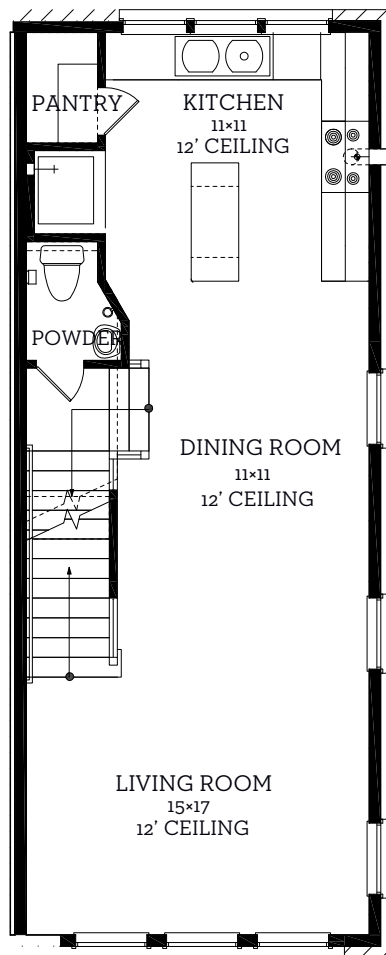

INTOWN

— HOMES —

280 Pullman Ct

1,388 sq.ft.

2 bedrooms / 2.5 baths

[INTOWN-HOMES.COM](https://intown-homes.com)

INTOWN

— HOMES —

280 Pullman Ct

1,388 sq.ft.

2 bedrooms / 2.5 baths

First Floor
114 sq.ft

Second Floor
640 sq.ft

Third Floor
634 sq.ft