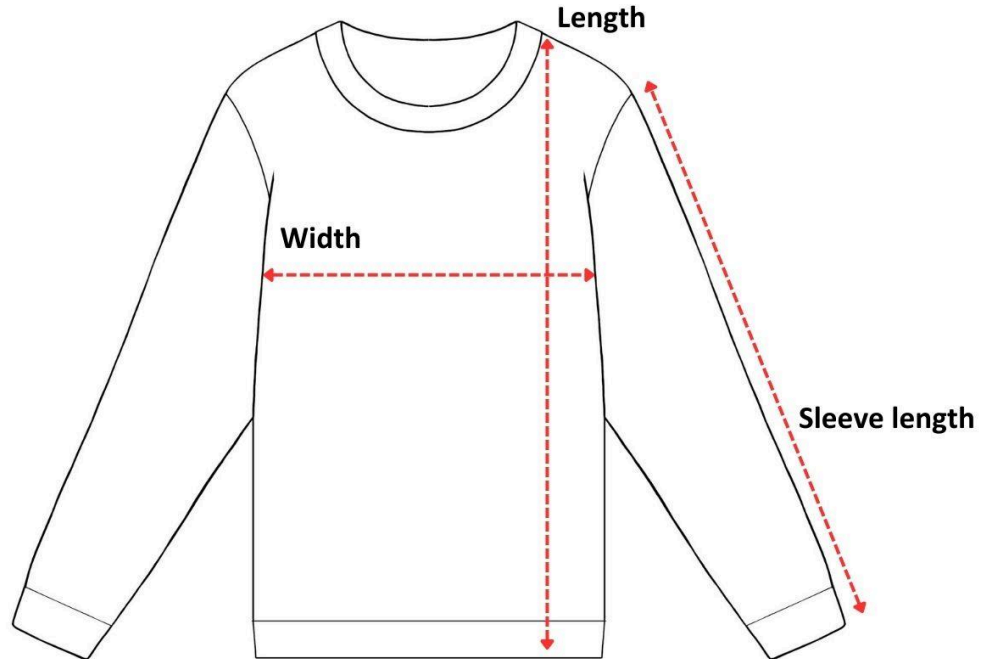

Sizing Charts

How to read the sizing charts:

Sweatshirt sizing

	2XS	XS	S	M	L	XL	2XL	3XL	4XL	5XL	6XL
Length	18 ⁷ / ₈	19 ³ / ₄	20 ¹ / ₂	21 ¹ / ₄	22 ⁷ / ₈	24 ³ / ₈	26	27 ¹ / ₂	29 ¹ / ₈	30 ³ / ₄	32 ¹ / ₄
Width	26	26 ¹ / ₈	26 ³ / ₄	27 ³ / ₈	28	28 ¹ / ₂	29 ¹ / ₈	29 ³ / ₄	30 ⁷ / ₈	32 ¹ / ₈	33 ¹ / ₄
Sleeve Length	22	22	22 ⁵ / ₈	23 ¹ / ₄	23 ⁷ / ₈	24	24 ¹ / ₄	24 ³ / ₈	24 ⁵ / ₈	24 ³ / ₄	25

Product measurements may vary by up to 2" (5 cm).