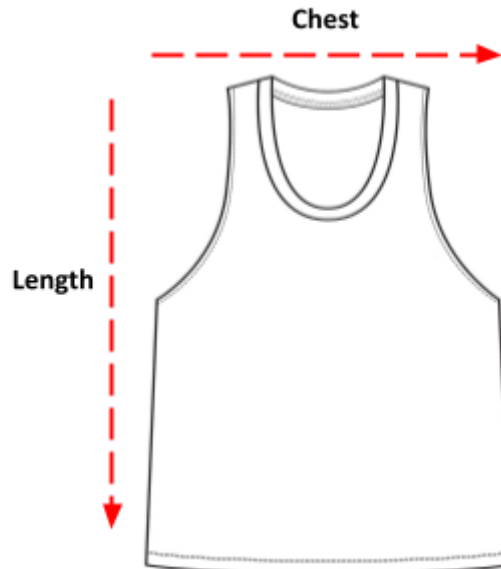

Tank Top Sizing Chart

How to read the sizing charts:

Sizing

	XS	S	M	L	XL
½ Chest Width	14 ⁵ / ₈	15 ³ / ₈	16 ¹ / ₈	17 ³ / ₄	19 ¹ / ₄
Length	16 ⁷ / ₈	17 ³ / ₈	17 ³ / ₄	18 ¹ / ₈	18 ¹ / ₂

Product measurements may vary by up to 2" (5 cm).