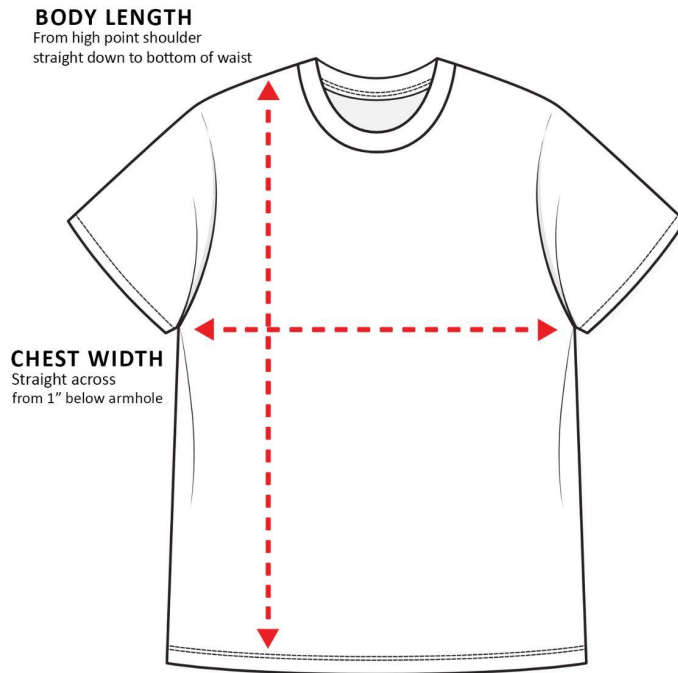

Sizing Charts

How to read the sizing charts:

T-shirt Sizing

	XS	S	M	L	XL
Lenght	16"	16 ³ / ₈ "	16 ³ / ₄ "	17 ¹ / ₈ "	17 ¹ / ₂ "
Width	16"	16 ⁷ / ₈ "	18"	19 ¹ / ₄ "	20 ³ / ₈ "
Sleeve length	6 ¹ / ₄ "	6 ¹ / ₂ "	6 ³ / ₄ "	6 ⁷ / ₈ "	7 ¹ / ₈ "

Product measurements may vary by up to 2" (5 cm).