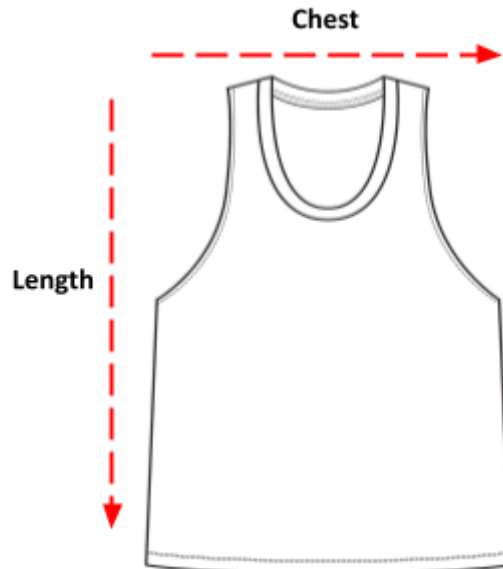

Tank Top Sizing Chart

How to read the sizing charts:

Sizing

	XS	S	M	L	XL
Length	26	27	28	29	30
Width	18	20	21 ⁵ / ₈	23 ⁵ / ₈	25 ⁵ / ₈

Product measurements may vary by up to 2" (5 cm).