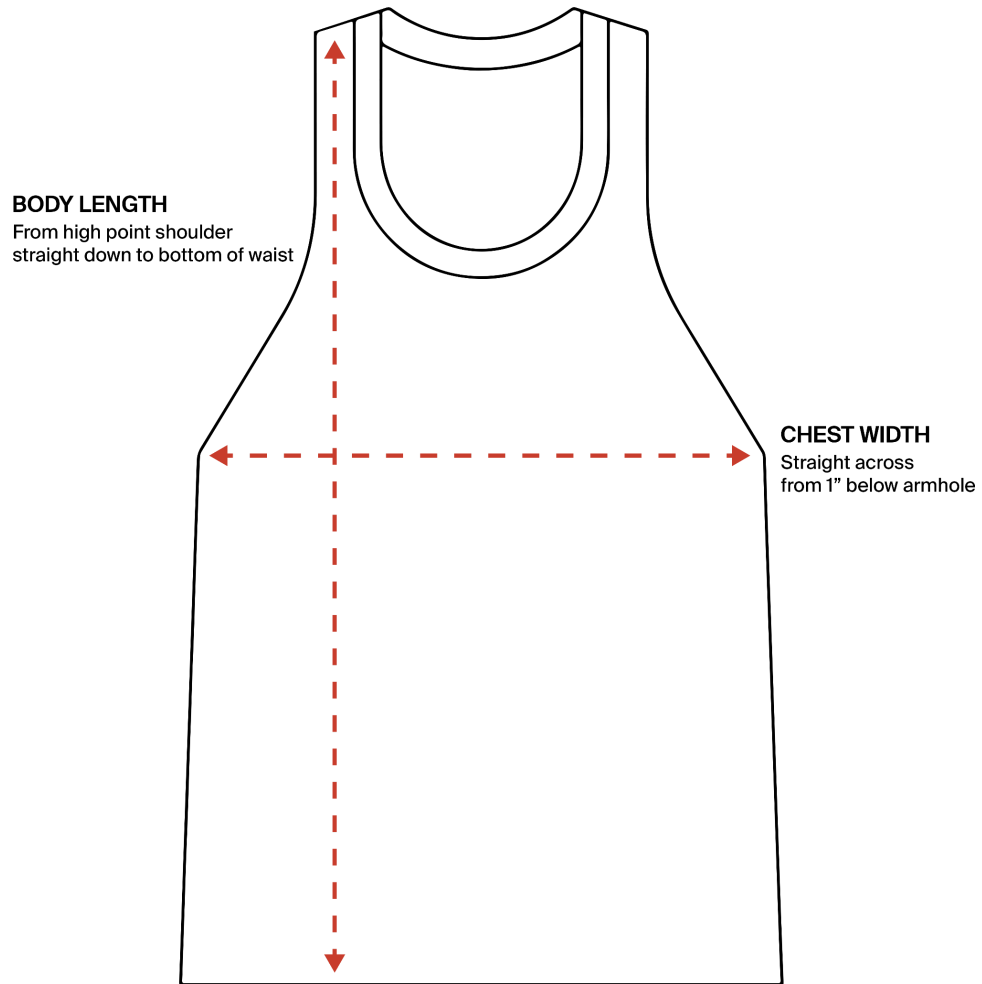

Tank Top Sizing Chart

How to read the sizing charts:

Sizing

	S	M	L	XL	2XL
Length	26"	27"	28"	29"	30"
Width	18"	20"	21 ⁵ / ₈ "	23 ⁵ / ₈ "	25 ⁵ / ₈ "

Product measurements may vary by up to 2" (5 cm).