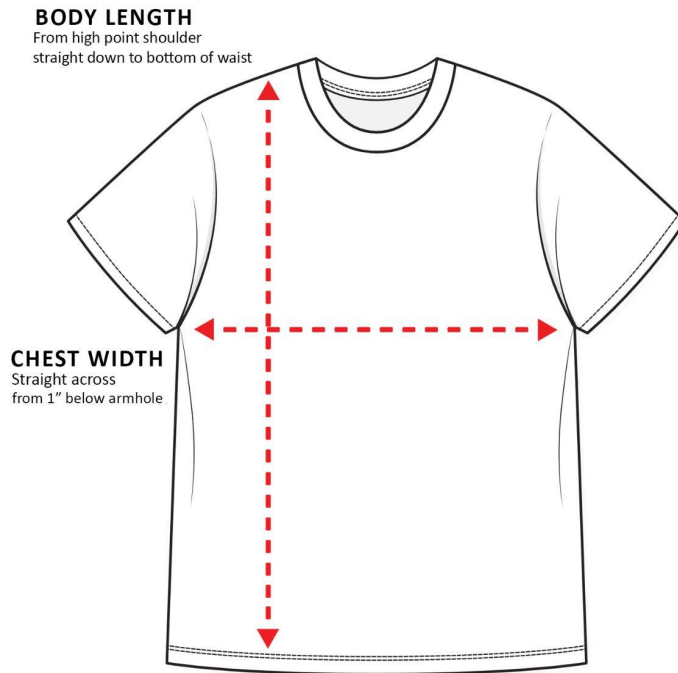

Sizing Charts

How to read the sizing charts:

T-shirt Sizing

	S	M	L
Body Length	18 ½	19 ¼	20 ½
Chest Width	21 ¾	22 ¾	25 ½

Product measurements may vary by up to 2" (5 cm).