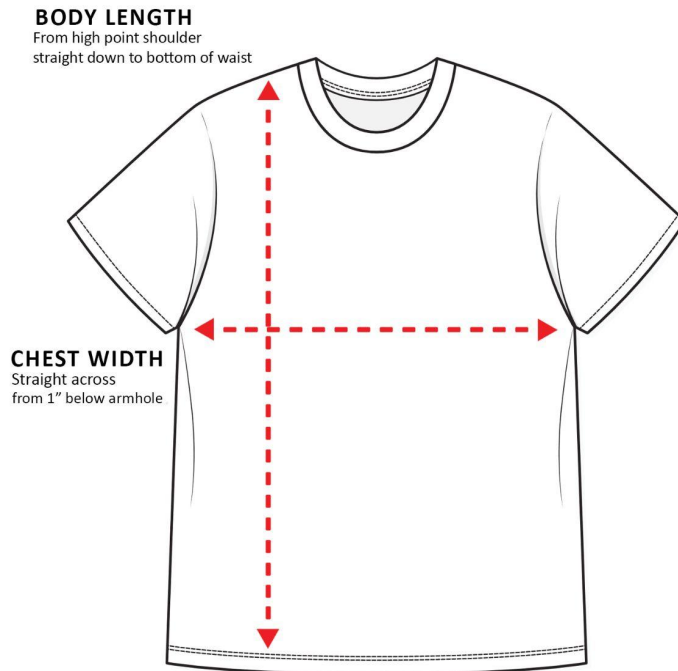

Sizing Charts

How to read the sizing charts:

T-shirt Sizing

	S	M	L	XL	2XL
Length	27	27 ³ / ₈	27 ¹ / ₂	28 ³ / ₄	29 ¹ / ₂
Width	18 ¹ / ₈	18 ⁷ / ₈	20 ¹ / ₂	22 ⁵ / ₈	24 ¹ / ₄

Product measurements may vary by up to 2" (5 cm).