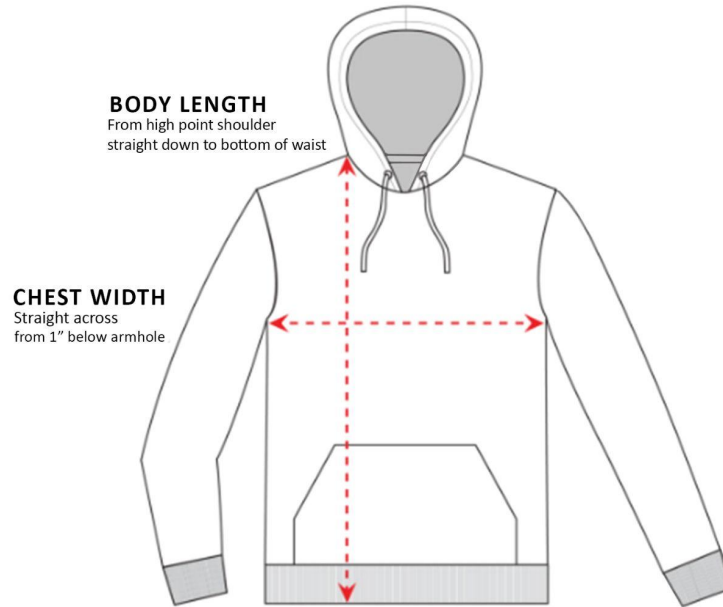

Sizing Charts

How to read the sizing charts:

Hoodie Sizing

	S	M	L	XL	2XL
Body Length	28	29	30	31	32
Chest Width	20	22	24	26	27
Sleeve Length	34 ½	35 ½	36 ½	37 ½	38 ½

Product measurements may vary by up to 2" (5 cm).