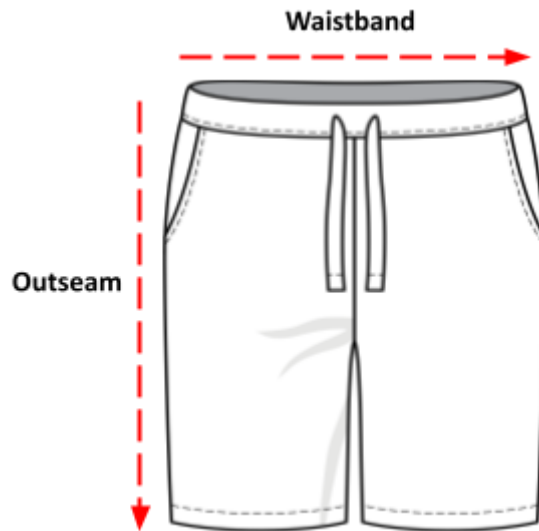

Shorts Sizing Charts

How to read the sizing charts:

Sizing

	XS	S	M	L	XL	2XL	3XL
1/2 waist width	11 ³ / ₄	12 ⁵ / ₈	13 ³ / ₈	15	16 ¹ / ₂	18 ¹ / ₈	19 ³ / ₄
Inseam length	4	4 ³ / ₈	4 ³ / ₄	5 ¹ / ₂	6 ¹ / ₄	7 ¹ / ₈	7 ⁷ / ₈
Front rise	7 ⁷ / ₈	8 ¹ / ₄	8 ⁵ / ₈	9	9 ¹ / ₂	9 ⁷ / ₈	10 ¹ / ₄