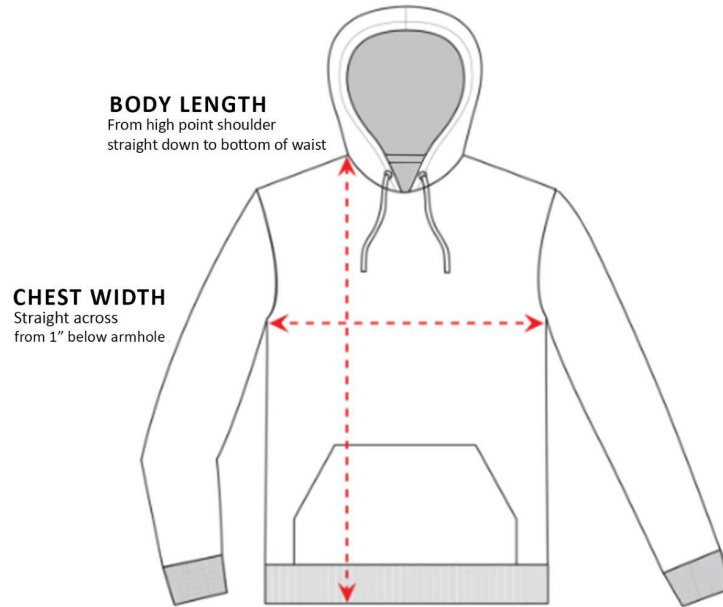

Sizing Charts

How to read the sizing charts:

Hoodie Sizing

	S	M	L	XL	2XL
Length	27 ½	28 ½	29 ½	30 ½	31 ½
1/2 chest width	21	23	25	27	29
Sleeve length	36 ½	37 ¾	39	40 ¼	41 ½

Product measurements may vary by up to 2" (5 cm).