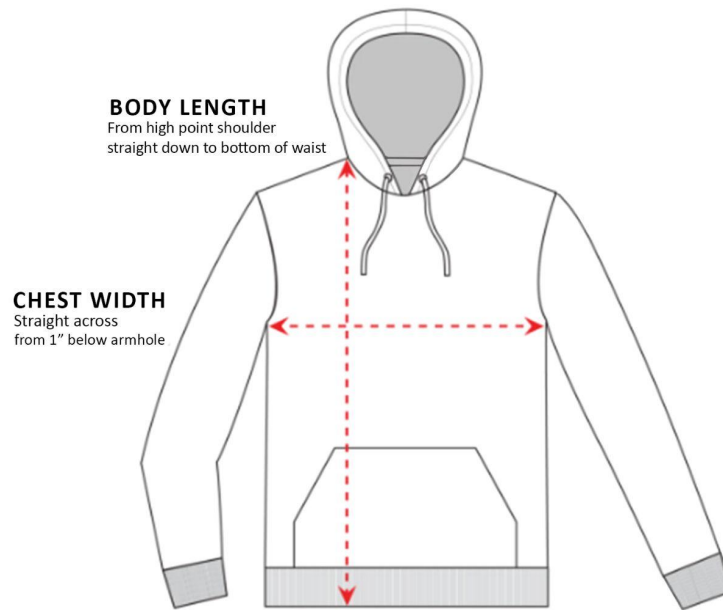

Sizing Charts

How to read the sizing charts:

Hoodie Sizing

	S	M	L	XL	2XL
Length	28 ½	29 ½	30 ½	31 ½	32 ½
1/2 chest width	19	20 ½	22	23 ½	25
Sleeve Length	34 ½	35 ¼	36	36 ¾	37 ½

Product measurements may vary by up to 2" (5 cm).