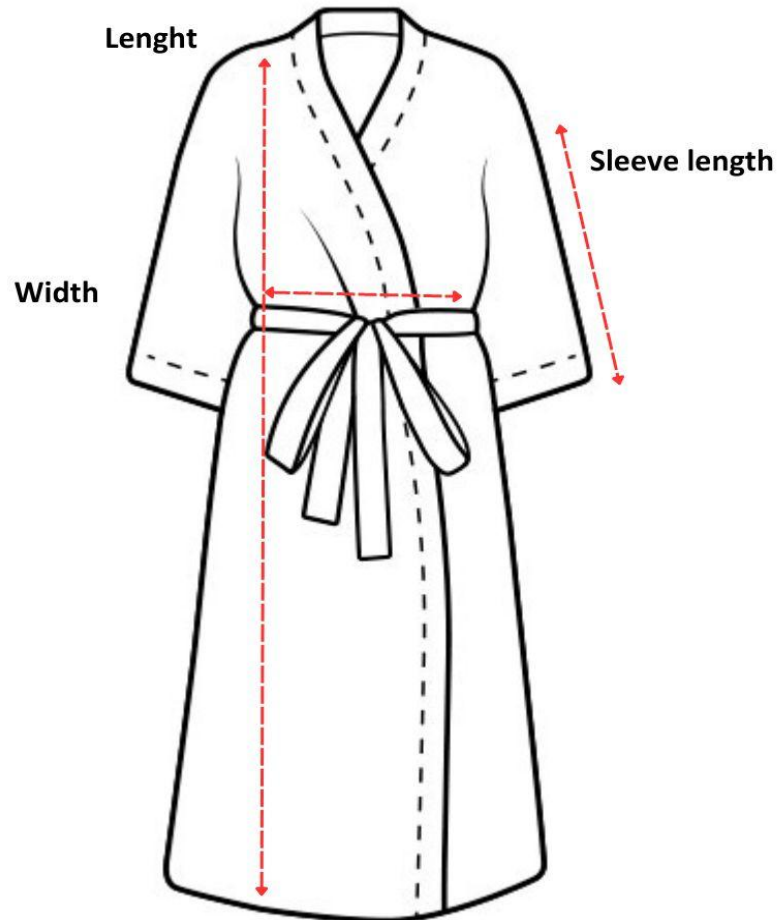

Sizing Charts

How to read the sizing charts:

	XS/S	M/L	XL/XXL
Length	41 ³ / ₈	41 ³ / ₄	42 ¹ / ₂
Width	21 ⁵ / ₈	23 ⁵ / ₈	25 ⁵ / ₈
Sleeve length	12 ¹ / ₄	13	13 ³ / ₄

Product measurements may vary by up to 2" (5 cm).