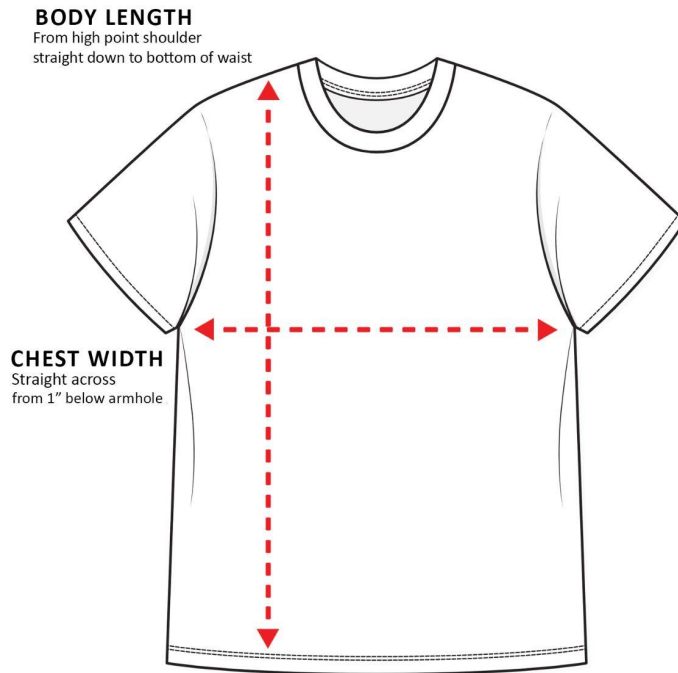

Sizing Charts

How to read the sizing charts:

T-shirt Sizing

	XS	S	M	L	XL	2XL	3XL
Body Length	27"	28"	29"	30"	31"	32"	33"
Chest Width	31 - 34"	36 - 39"	39 - 42"	42 - 45"	46 - 49"	50 - 53"	54 - 57"

Product measurements may vary by up to 2" (5 cm).