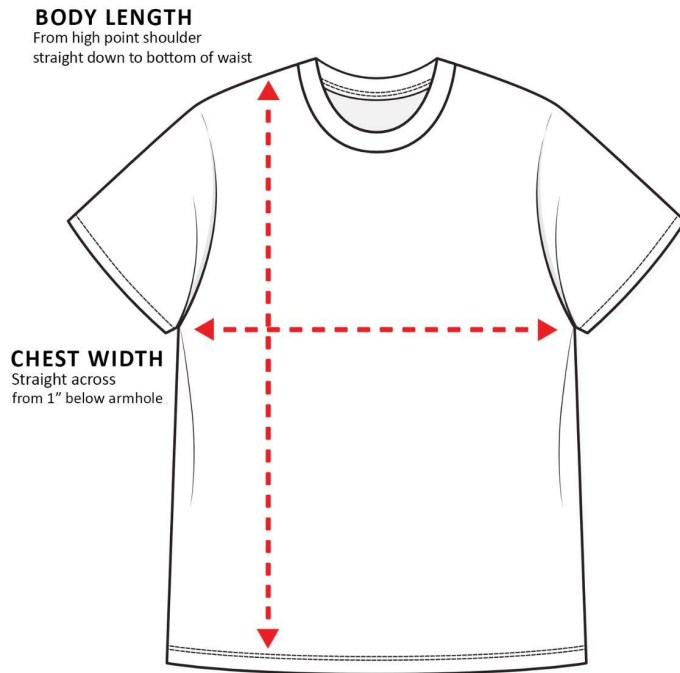

Sizing Charts

How to read the sizing charts:

T-shirt Sizing

	XS	S	M	L	XL	2XL	3XL
Length	27	28	29	30	31	32	33
½ Chest Width	17 ½	19	20 ½	22	24	26	28

Product measurements may vary by up to 2" (5 cm).