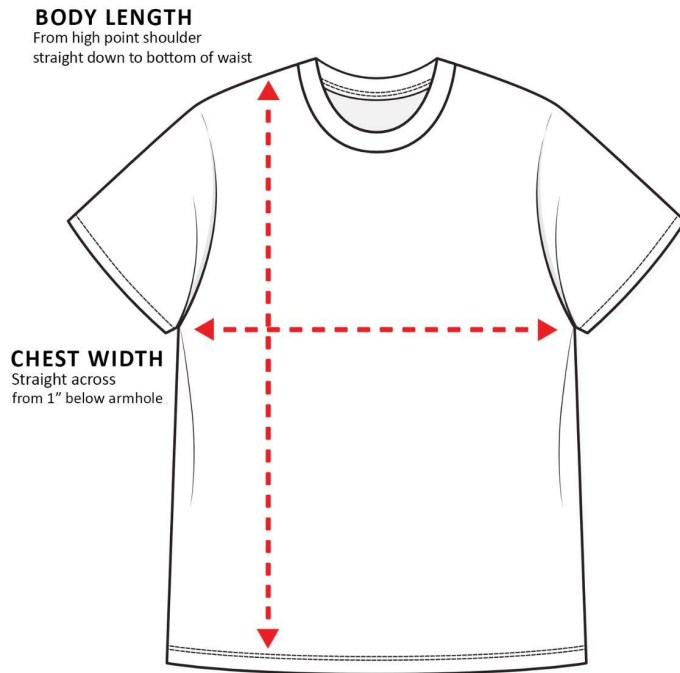

# Sizing Charts

How to read the sizing charts:

## T-shirt Sizing

	<b>XS</b>	<b>S</b>	<b>M</b>	<b>L</b>	<b>XL</b>	<b>2XL</b>	<b>3XL</b>
Length	27	28	29	30	31	32	33
Width	17 ½	19	20 ½	22	24	26	28

Product measurements may vary by up to 2" (5 cm).