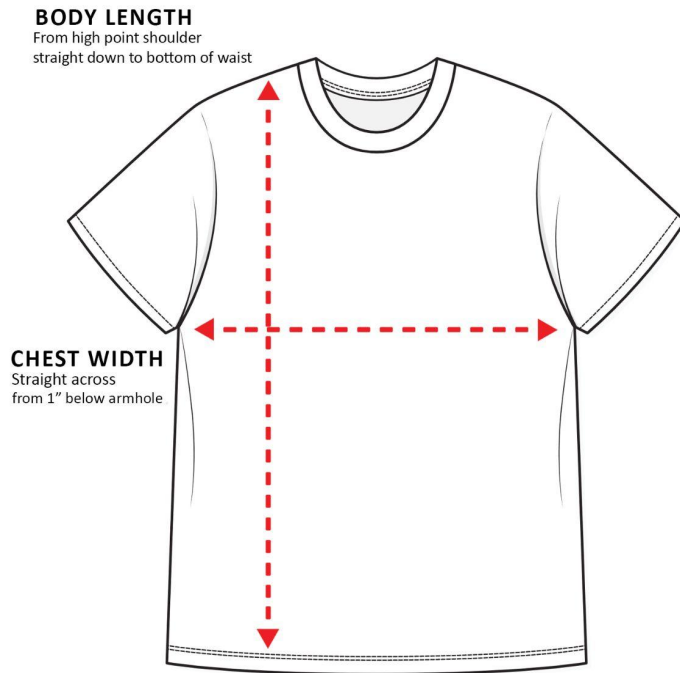

# Sizing Charts

How to read the sizing charts:

## T-shirt Sizing

	XS	S	M	L	XL	2XL	3XL	4XL
Length	27	28	29	30	31	32	33	34
Width	17 1/2	19	20 1/2	22	24	26	28	30

Product measurements may vary by up to 2" (5 cm).