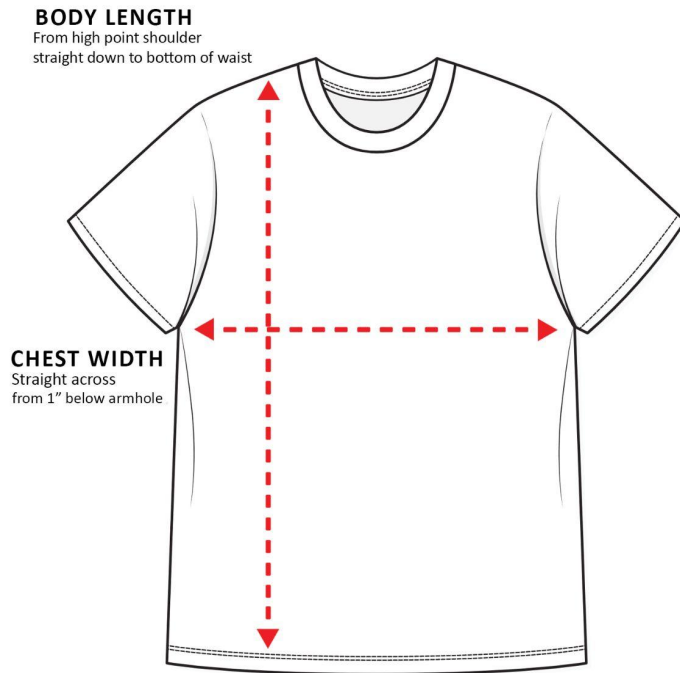

Sizing Charts

How to read the sizing charts:

T-shirt Sizing

	S	M	L	XL	2XL	3XL
Length	25 ¼"	26"	26 ¾"	27 ½"	28 ¼"	29"
Width	18 ½"	20"	22"	24"	26"	28"

Product measurements may vary by up to 2" (5 cm).