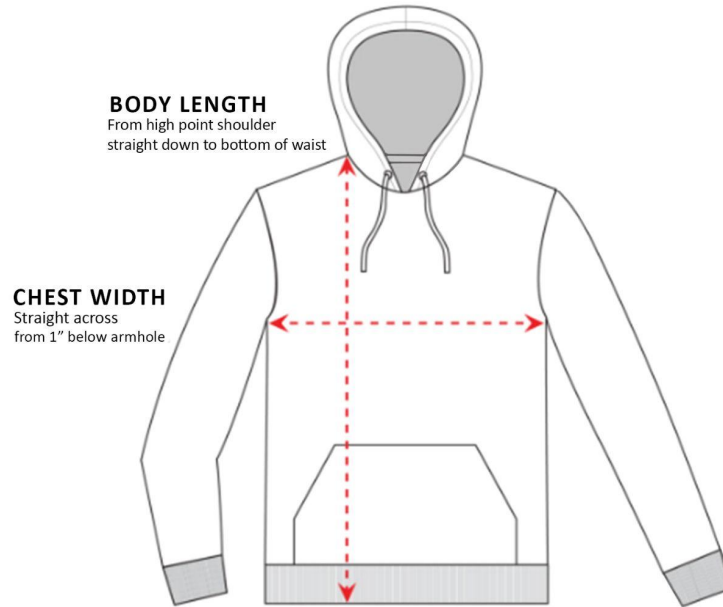

# Sizing Charts

**How to read the sizing charts:**

## **Hoodie Sizing**

	<b>XS</b>	<b>S</b>	<b>M</b>	<b>L</b>	<b>XL</b>	<b>2XL</b>
Body Length	17 1/4	18 1/4	19 1/4	20 1/4	21 1/4	22 1/4
Chest Width (Laid Flat)	20 3/4	21 3/4	22 3/4	23 3/4	24 3/4	25 3/4
Sleeve Length	31 1/4	32 1/4	33 1/4	34 1/4	35 1/4	36 1/4

Product measurements may vary by up to 2" (5 cm).