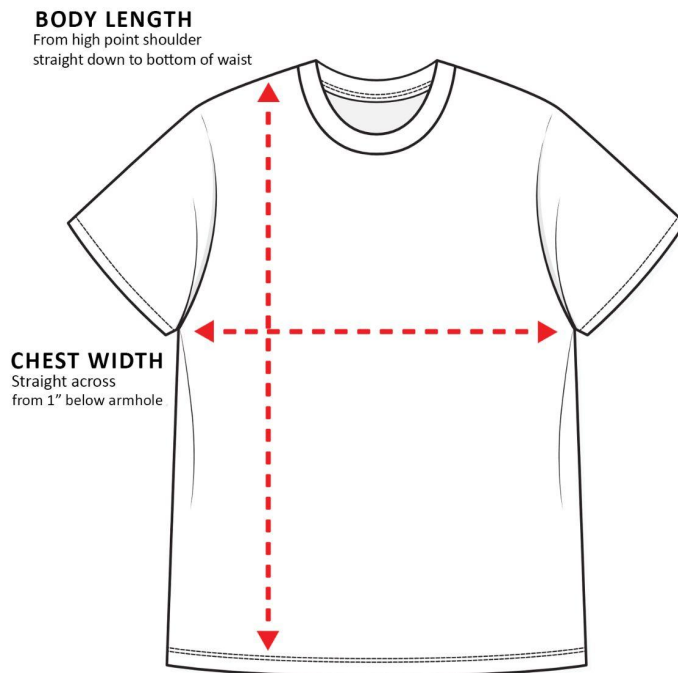

# Sizing Charts

How to read the sizing charts:

## T-shirt Sizing

	S	M	L	XL	2XL
Length	27 ¼	28 ¼	29 ⅛	29 ⅞	30 ¾
Width	19 ¼	20 ½	21 ¾	22 ¾	24
Sleeve length	8 ⅛	8 ½	8 ⅞	8 ⅞	9 ¼

Product measurements may vary by up to 2" (5 cm).

**Please note these measurements are based on EU sizing, so the size might be smaller than the one you're accustomed to. If you're looking for US sizing, check the size chart and consider sizing up.**