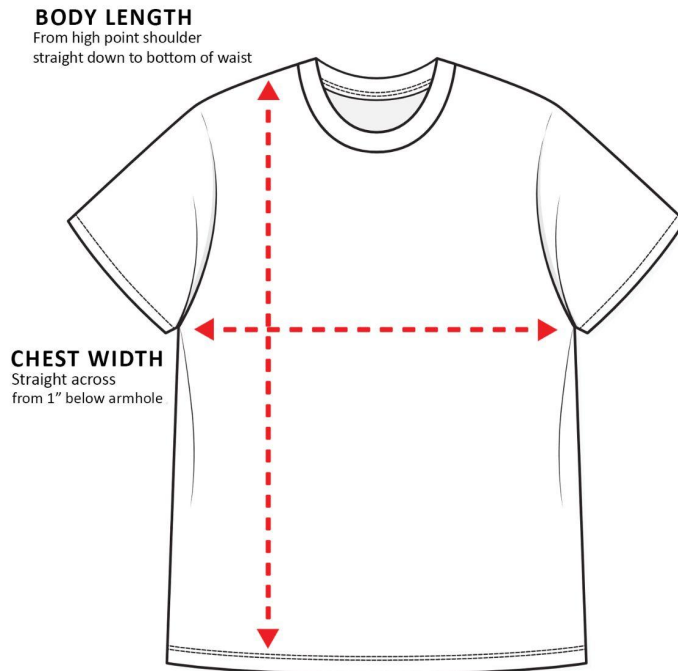

Sizing Charts

How to read the sizing charts:

T-shirt Sizing

	XS	S	M	L	XL
Length	27 ¼	28 ¼	29 ⅛	29 ⅞	30 ¾
½ chest width	19 ¼	20 ½	21 ¾	22 ¾	24
Sleeve length	8 ⅛	8 ½	8 ⅞	8 ⅞	9 ¼

Product measurements may vary by up to 2" (5 cm).