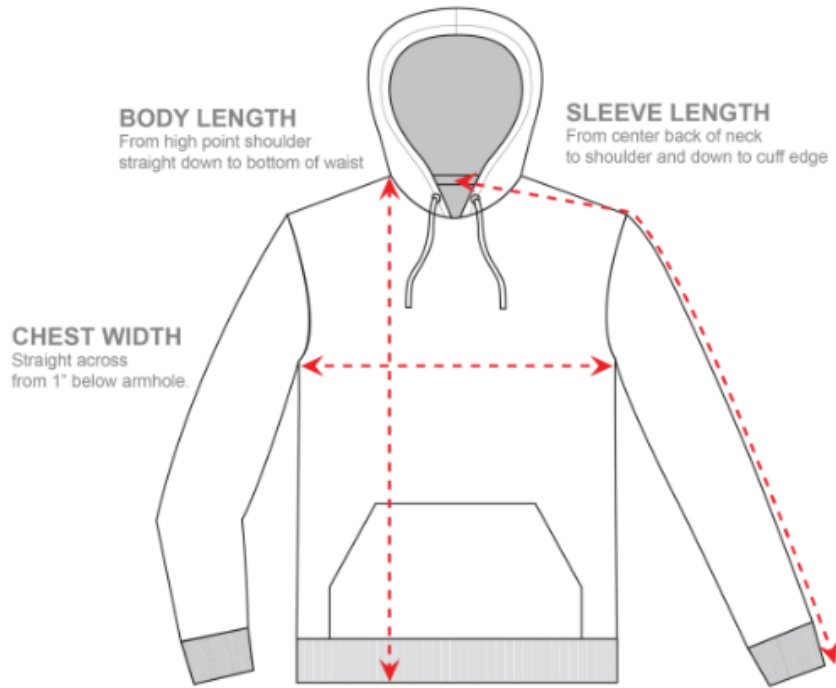

# Sizing Charts

How to read the sizing charts:

## Hoodie Sizing

	S	M	L	XL	2XL	3XL	4XL	5XL
Body length	27	28	29	30	31	32	33	34
Chest width	20	22	24	26	28	30	32	34
Sleeve Length	33½	34½	35½	36½	37½	38½	39½	40½

Product measurements may vary by up to 2" (5 cm).