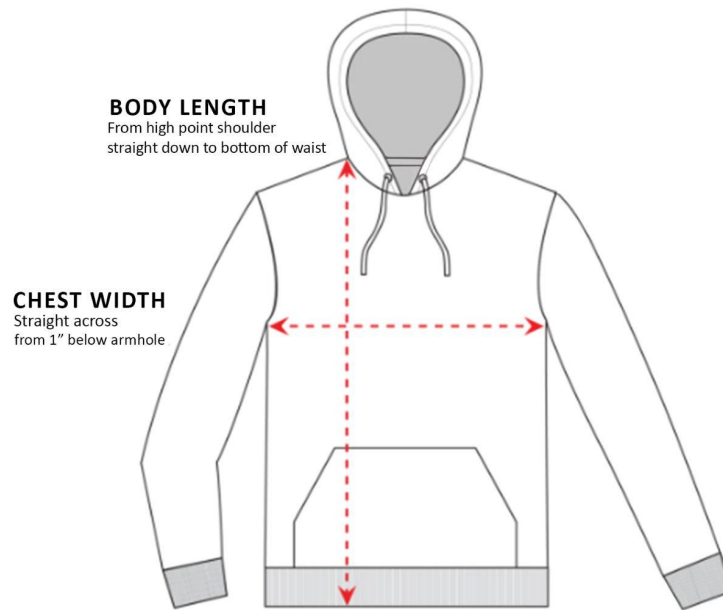

Sizing Charts

How to read the sizing charts:

Hoodie Sizing

	S	M	L	XL	2XL	3XL	4XL	5XL
Length	27	28	29	30	31	32	33	34
1/2 chest width	20	22	24	26	28	30	32	34
Sleeve Length	33 ½	34 ½	35 ½	36 ½	37 ½	38 ½	39 ½	40 ½

Product measurements may vary by up to 2" (5 cm).