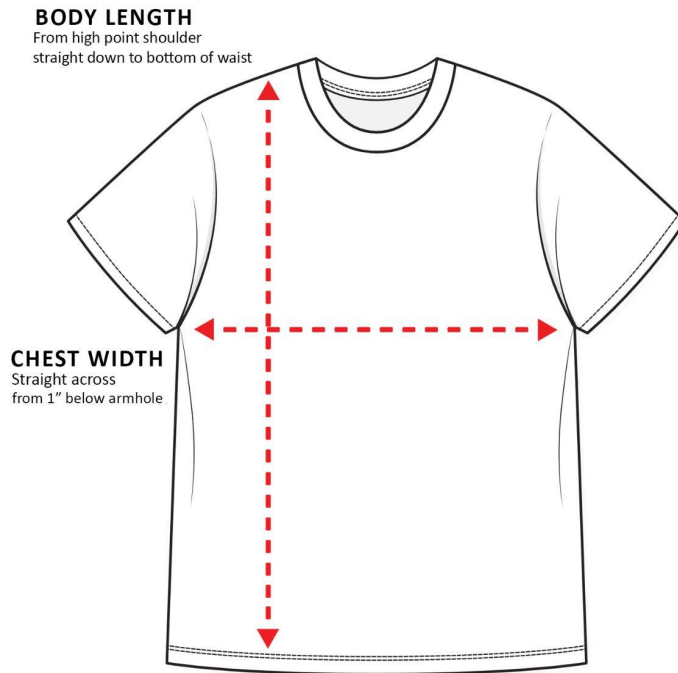

# Sizing Charts

## How to read the sizing charts:

## T-shirt Sizing

|        | 6-12m   | 12-18<br>m | 18-24<br>m |
|--------|---------|------------|------------|
| Length | 12 1/4  | 13 1/4     | 14 1/4     |
| Weight | 16 - 22 | 22 - 27    | 27 - 30    |

Product measurements may vary by up to 2" (5 cm).