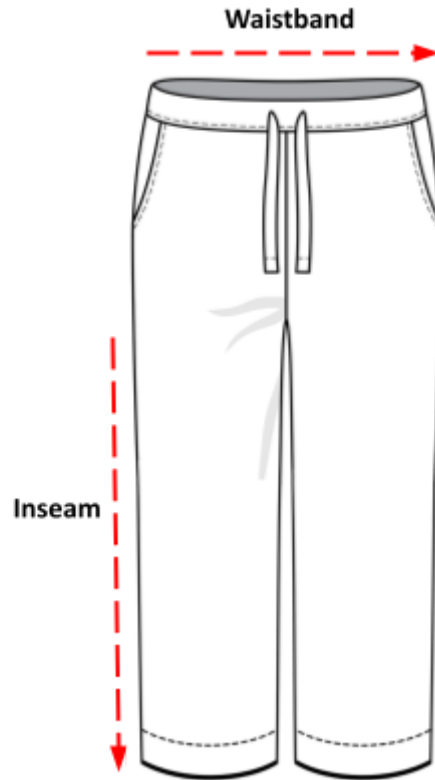

# Joggers Sizing Charts

How to read the sizing charts:

## Sizing

	XS	S	M	L	XL	2XL
Inseam	28	29½	30	30	30½	30½
Outseam	38	40	41	41½	42½	43
Waist	26-28	28-31	31-33	33-35	35-38	38-42

Product measurements may vary by up to 2" (5 cm).