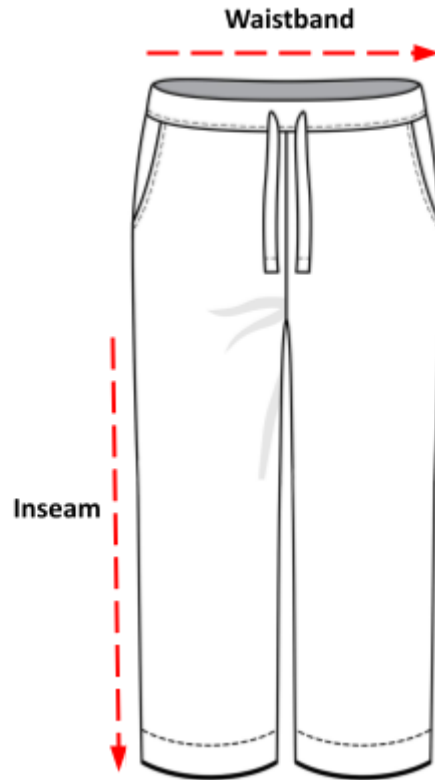

Joggers Sizing Charts

How to read the sizing charts:

Sizing

	XS	S	M	L	XL	2XL
Inseam	28	29 ½	30	30	30 ½	30 ½
Outseam	38	40	41	41 ½	42 ½	43
Waist	26-28	28-31	31-33	33-35	35-38	38-42