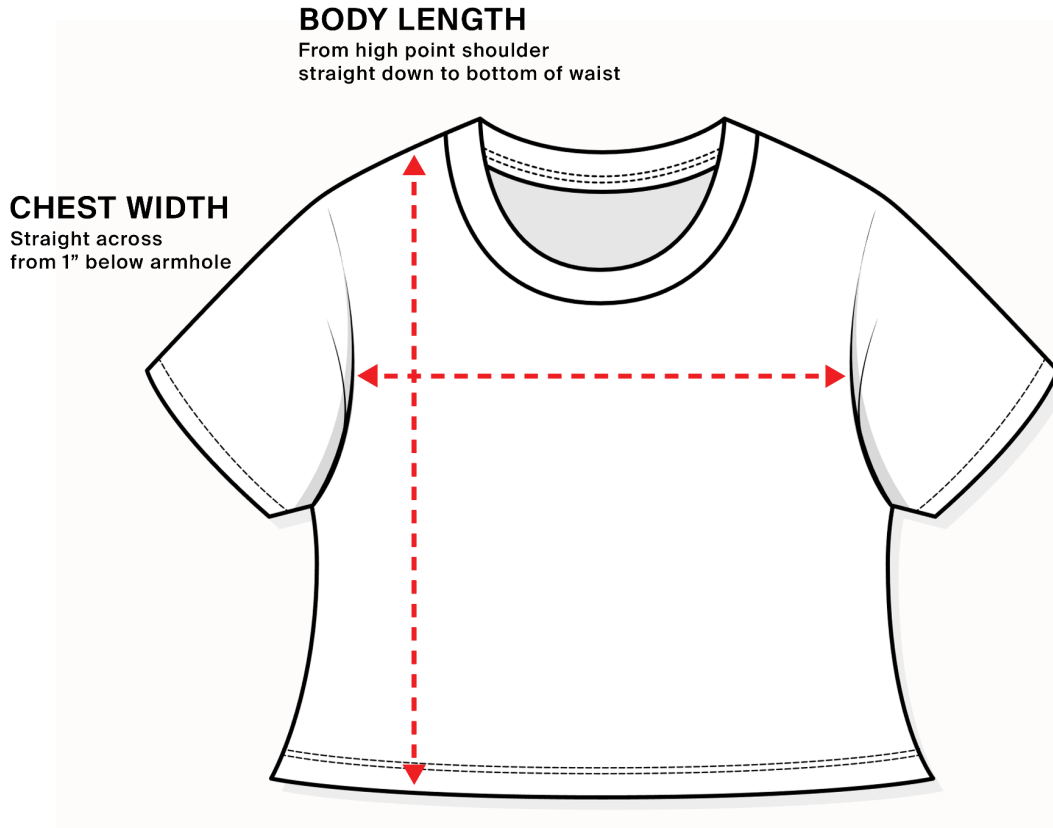

Sizing Charts

How to read the sizing charts:

Crop Top Sizing

	XS	S	M	L	XL
Body Length	16	16 ³ / ₈	16 ³ / ₄	17 ¹ / ₈	17 ¹ / ₂
½ Chest Width	16	16 ⁷ / ₈	18	19 ¹ / ₄	20 ³ / ₈
Sleeve Length	6 ¹ / ₄	6 ¹ / ₂	6 ³ / ₄	6 ⁷ / ₈	7 ¹ / ₈

Product measurements may vary by up to 2" (5 cm).