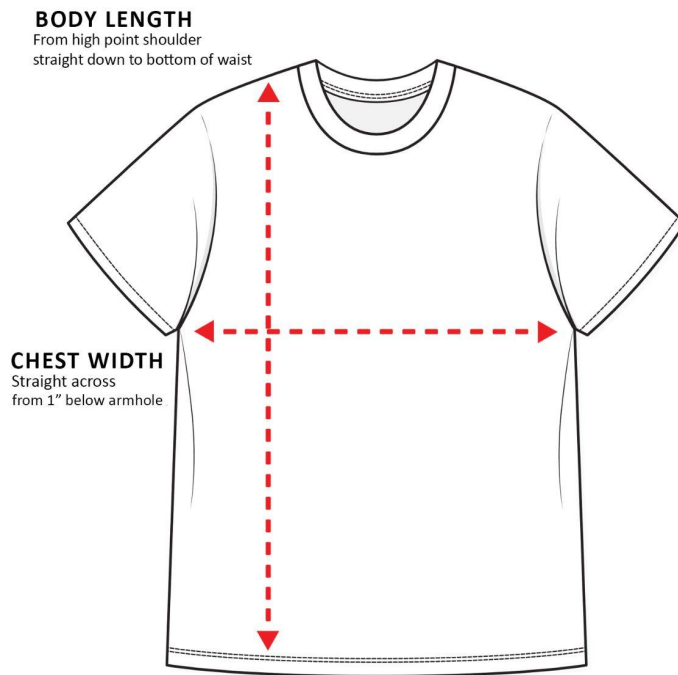

Sizing Charts

How to read the sizing charts:

T-shirt Sizing

	XS	S	M	L	XL	2XL
Chest Width	31 1/8"	34 1/4"	37 3/8"	42 1/8"	46 7/8"	51 5/8"

Product measurements may vary by up to 2" (5 cm).