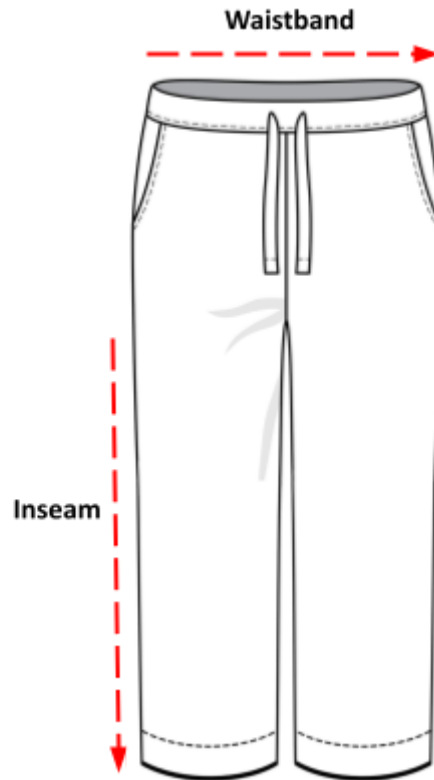

Sizing Charts

How to read the sizing charts:

Sizing

	XS	S	M	L	XL	2XL
Inseam length	28"	29"	30"	31"	32"	33"
Waistband	28"	30"	32"	34"	36"	38"

Product measurements may vary by up to 2" (5 cm).