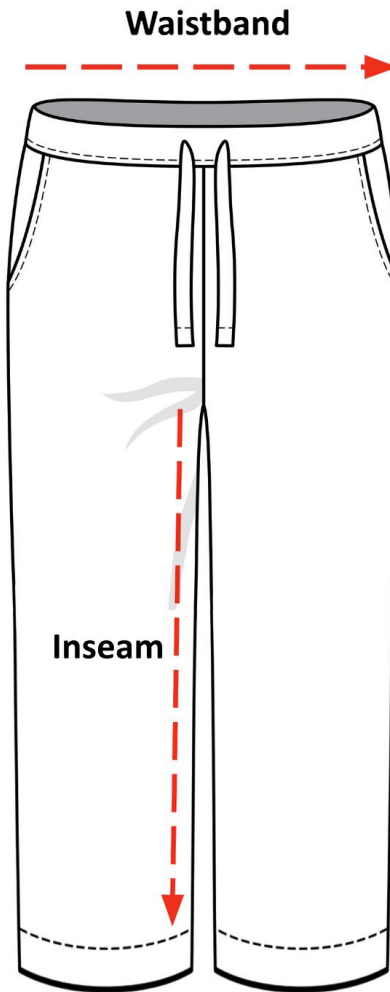

# Sweatpants Sizing Charts

How to read the sizing charts:

## Sizing

	XS	S	M	L	XL	2XL
Inseam Length	28"	29"	30"	31"	32"	33"
Waistband	28"	30"	32"	34"	36"	38"

Product measurements may vary by up to 2" (5 cm).