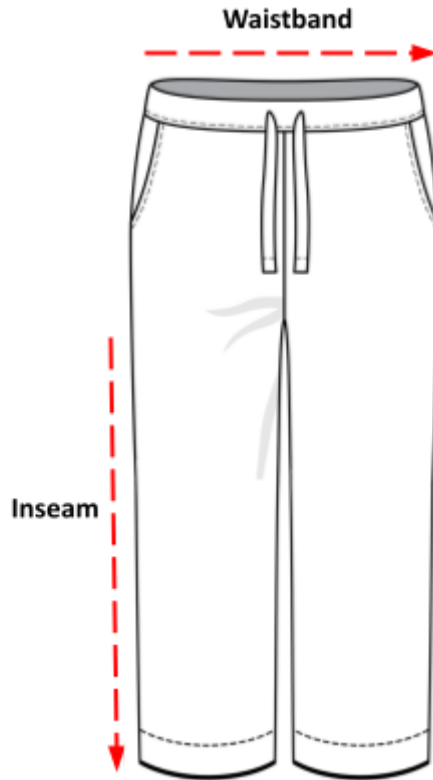

Joggers Sizing Charts

How to read the sizing charts:

Sizing

	XS	S	M	L	XL	2XL
Waistband	28"	29"	30"	31"	32"	33"
Inseam	28"	30"	32"	34"	36"	38"