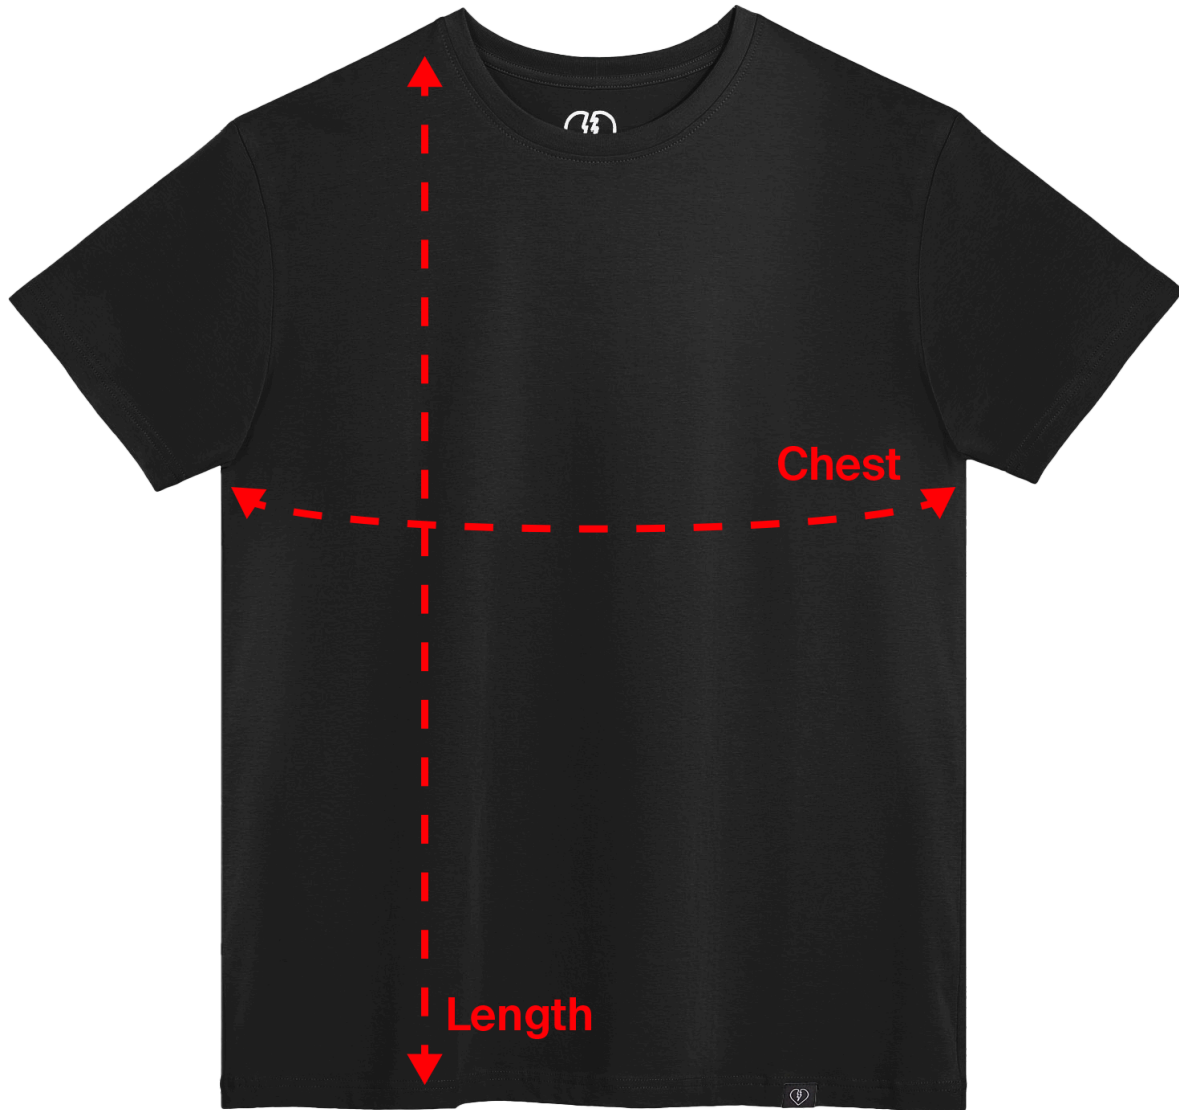

# Sizing Charts

How to read the sizing charts:

	S	M	L	XL	2XL	3XL	4XL	5XL
Chest	35" - 38" 97 cm	39" - 42" 107 cm	43" - 46" 117 cm	47" - 50" 127 cm	51" - 54" 137 cm	55" - 58" 147 cm	59" - 62" 157 cm	62" - 65" 165 cm
Length	28" 72 cm	29" 74.5 cm	30" 77 cm	31" 79.5 cm	32" 82 cm	33" 84.5 cm	34" 87 cm	35" 89.5 cm

Product measurements may vary by up to 2" (5 cm).