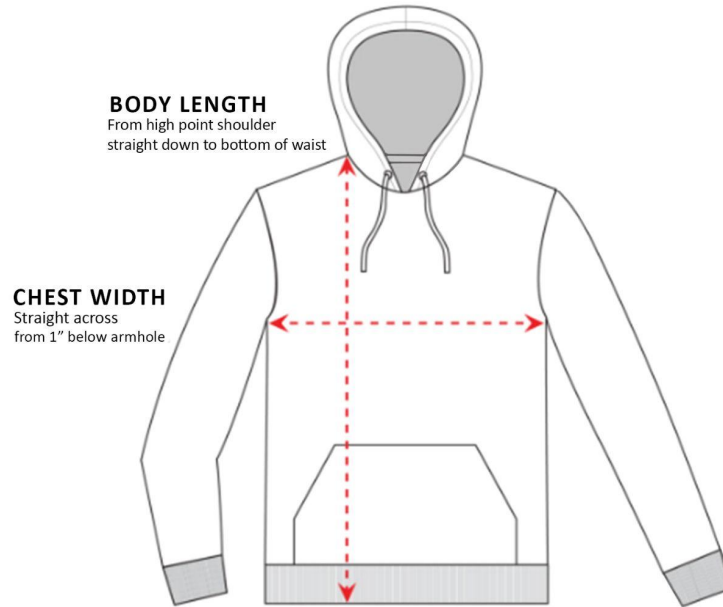

Sizing Charts

How to read the sizing charts:

Hoodie Sizing

	S	M	L	XL
Body Length	21"	23"	25"	27"
Chest Width	27 - 29"	29 - 31"	31 - 34"	34 - 38"

Product measurements may vary by up to 2" (5 cm).