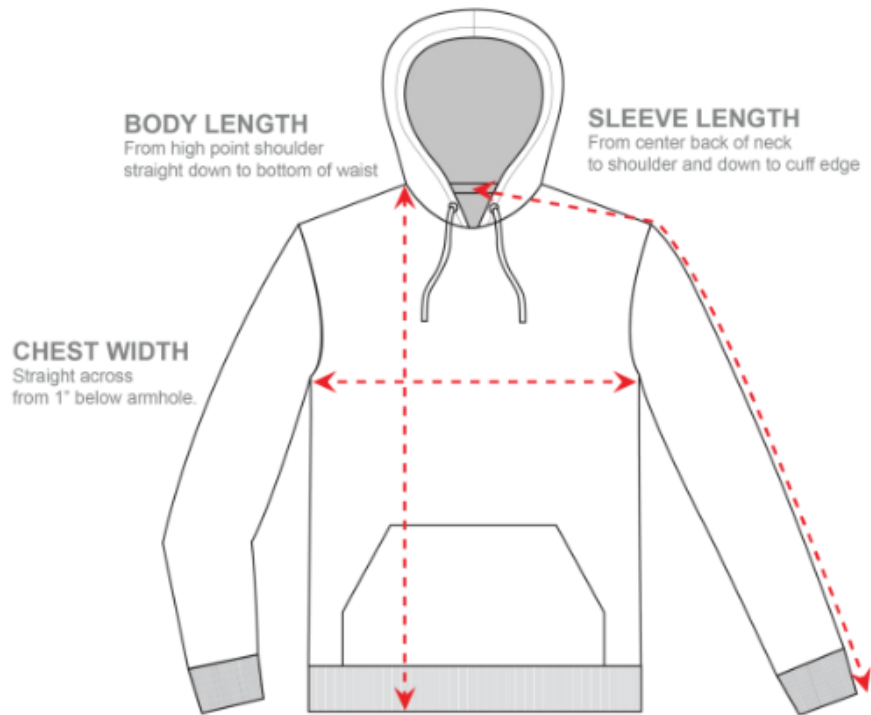

Sizing Charts

How to read the sizing charts:

Hoodies Sizing

	S	M	L	XL	2XL	3XL	4XL	5XL
Length	27"	28"	29"	30"	31"	32"	33"	34"
Width	19¼"	21¼"	23¼"	25¼"	27¼"	29¼"	31¼"	33¼"
Sleeve Length	33½"	34½"	35½"	36½"	37½"	38½"	39½"	40½"

Product measurements may vary by up to 2" (5 cm).