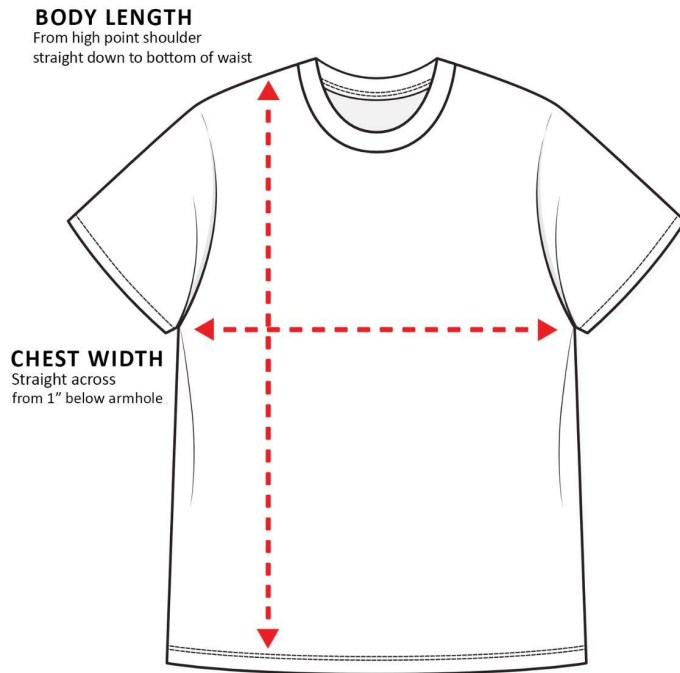

Sizing Charts

How to read the sizing charts:

T-shirt Sizing

	S	M	L	XL	2XL
Length	26 ½	28	29 ¼	30 ¾	31 ½
½ chest width	18 ¼	20 ¼	22	24	26

Product measurements may vary by up to 2" (5 cm).