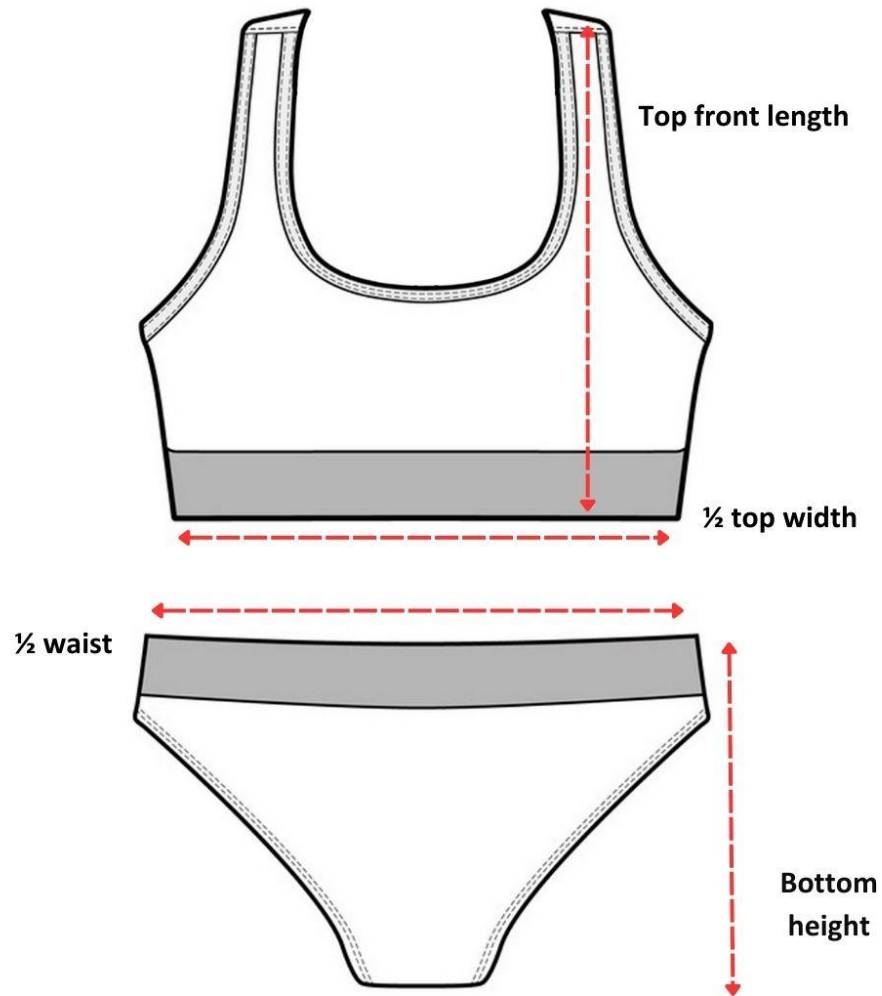

Sizing Chart

Bra and Panty Set

Size	Top front length	1/2 top width	1/2 waist	Bottom height
XS	10 1/4"	11 1/4"	12 1/4"	11 3/8"
S	10 5/8"	12 5/8"	13"	11 5/8"
M	11"	13 3/8"	13 3/4"	11 3/4"
L	11 3/8"	15"	15 3/8"	12"
XL	11 3/4"	16 1/2"	16 7/8"	12 1/4"
2XL	12 5/8"	18 1/8"	18 1/2"	12 5/8"
3XL	13 3/8"	19 1/4"	20 1/8"	13"