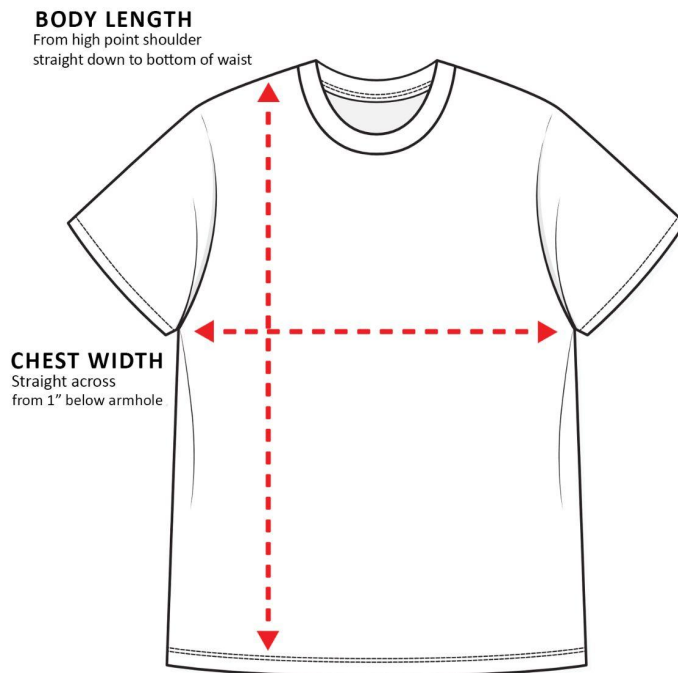

Sizing Charts

How to read the sizing charts:

T-shirt Sizing

	XS	S	M	L	XL	2XL
½ Chest Width	15 ¾	16 ½	17 ¾	18 7/8	20 ½	22
Length	23 ¼	23 5/8	24	25 ¼	26 3/8	27 ½
Sleeve Length	7 1/8	7 ½	7 7/8	8 ¼	8 5/8	9

Product measurements may vary by up to 2" (5 cm).