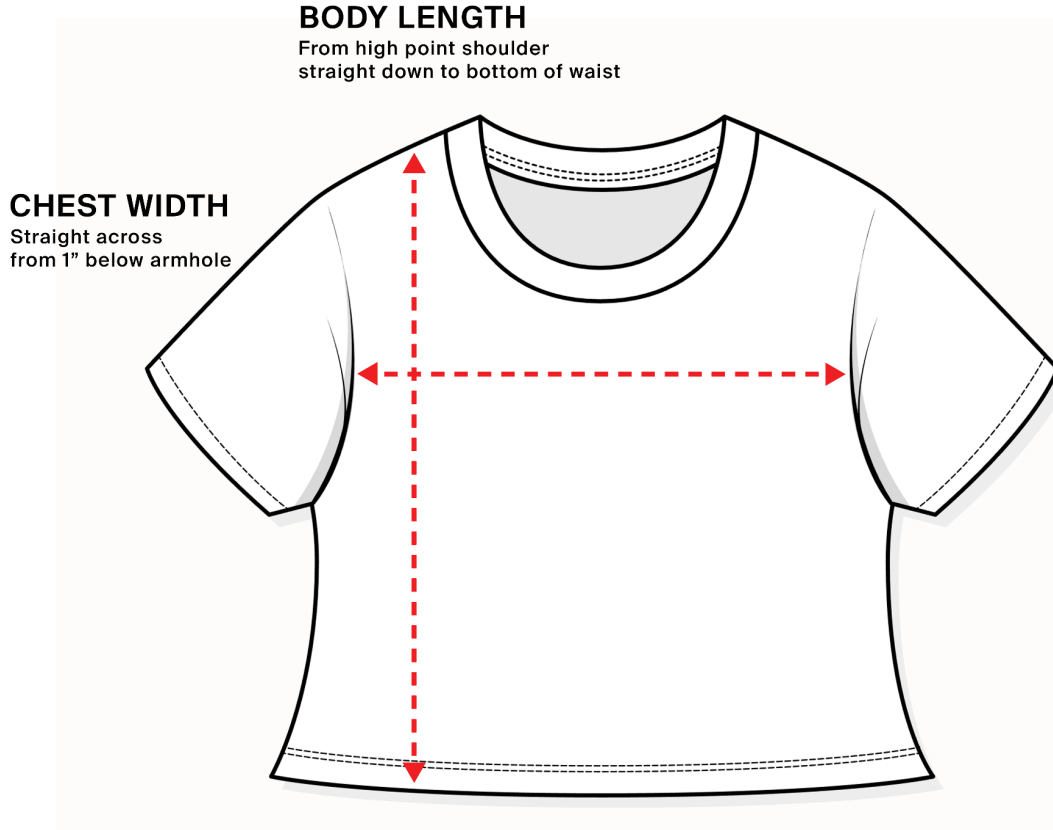

Sizing Charts

How to read the sizing charts:

Crop Top Sizing

	S	M	L	XL	2XL
Shirt Length	18 ³ / ₈	19 ¹ / ₈	19 ⁷ / ₈	20 ⁵ / ₈	21 ³ / ₈
½ Chest Width	18 ³ / ₈	19 ⁷ / ₈	21 ⁷ / ₈	23 ³ / ₈	25 ¹ / ₈

Product measurements may vary by up to 2" (5 cm).