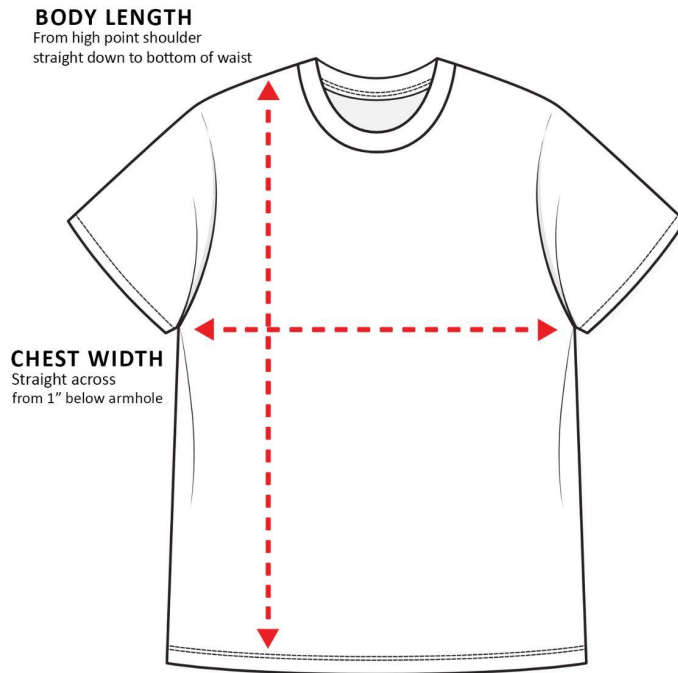

# Sizing Charts

## How to read the sizing charts:

## T-shirt Sizing

	S	M	L	XL	2XL
Shirt Length	27"	28"	29"	30"	31"
Chest Width	34 – 36"	38 – 40"	42 – 44"	46 – 48"	50 – 52"

Product measurements may vary by up to 2" (5 cm).