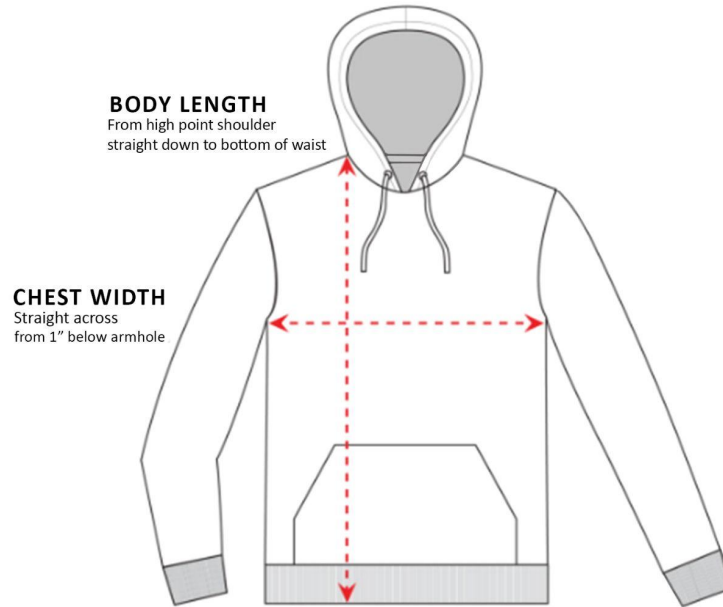

Sizing Charts

How to read the sizing charts:

Hoodie Sizing

	S	M	L	XL	2XL
1/2 chest width	27	28	29	30	31
Length	22 3/4	24 3/4	26 3/4	28 3/4	30 3/4
Sleeve Length	36 1/2	37 3/4	39	40 1/4	41 1/2

Product measurements may vary by up to 2" (5 cm).