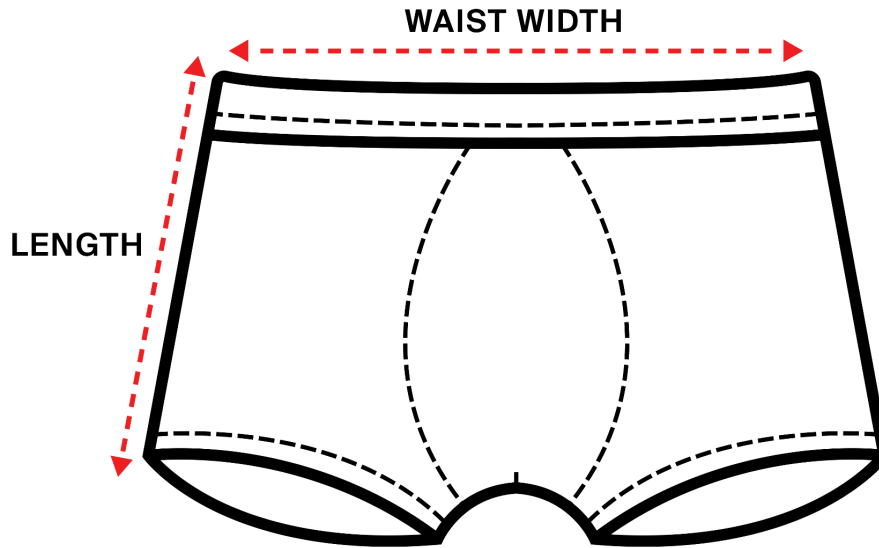

Sizing Charts

How to read the sizing charts:

Boxers Sizing

	XS	S	M	L	XL	2XL	3XL
½ Waist Length	14 ⁵ / ₈	15 ³ / ₈	16 ¹ / ₈	17 ³ / ₄	19 ¹ / ₄	20 ⁷ / ₈	22 ¹ / ₂
Side Length	10 ¹ / ₄	10 ⁵ / ₈	11	11 ³ / ₈	11 ³ / ₄	12 ¹ / ₄	12 ⁵ / ₈
½ Leg Opening Width	8 ¹ / ₂	8 ⁷ / ₈	9 ¹ / ₄	10	10 ⁷ / ₈	11 ⁵ / ₈	12 ³ / ₈

Product measurements may vary by up to 2" (5 cm).