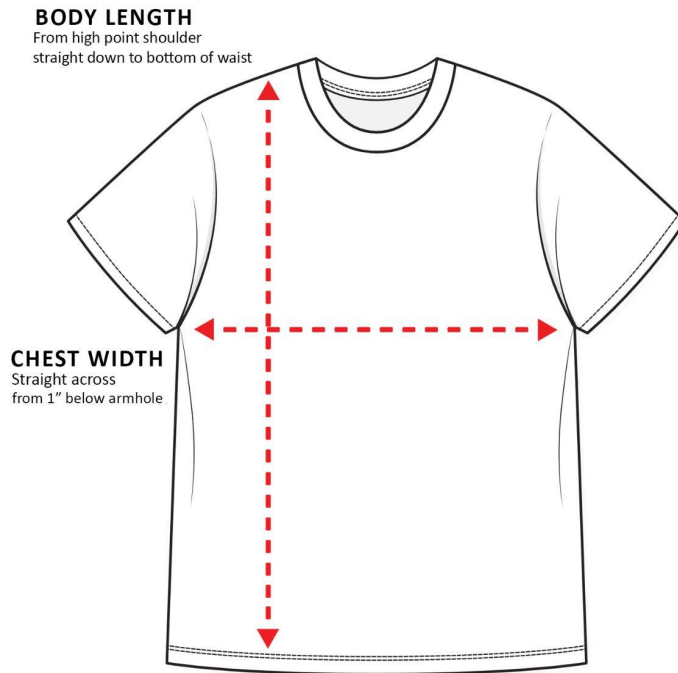

# Sizing Charts

## How to read the sizing charts:

## T-shirt Sizing

	S	M	L	XL	2XL
Shirt Length	27"	28"	29"	30"	31"
Chest Width	31 - 34"	34 - 37"	38 - 41"	42 - 45"	46 - 49"
Sleeve Length	25"	25 <sup>5</sup> / <sub>8</sub> "	26 <sup>1</sup> / <sub>4</sub> "	26 <sup>7</sup> / <sub>8</sub> "	27 <sup>1</sup> / <sub>2</sub> "

Product measurements may vary by up to 2" (5 cm).