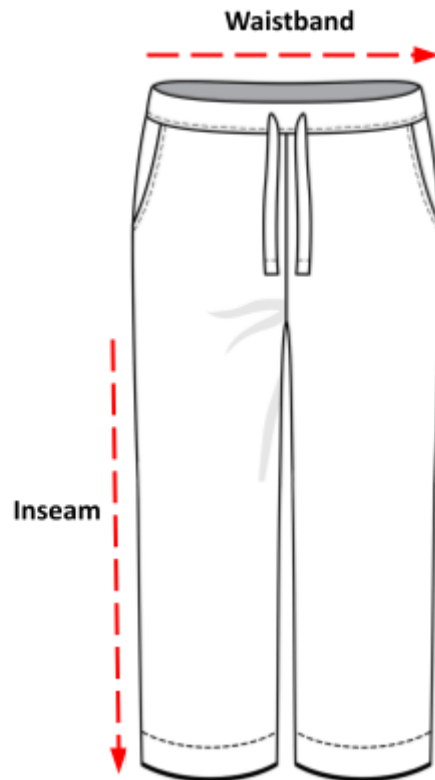

Joggers Sizing Charts

How to read the sizing charts:

Sizing

	S	M	L	XL	2XL
Inseam	29 ³ / ₄ "	30 ¹ / ₄ "	30 ³ / ₄ "	31 ¹ / ₄ "	31 ³ / ₄ "
Waistband	12"	14"	16"	18"	20"

Product measurements may vary by up to 2" (5 cm).