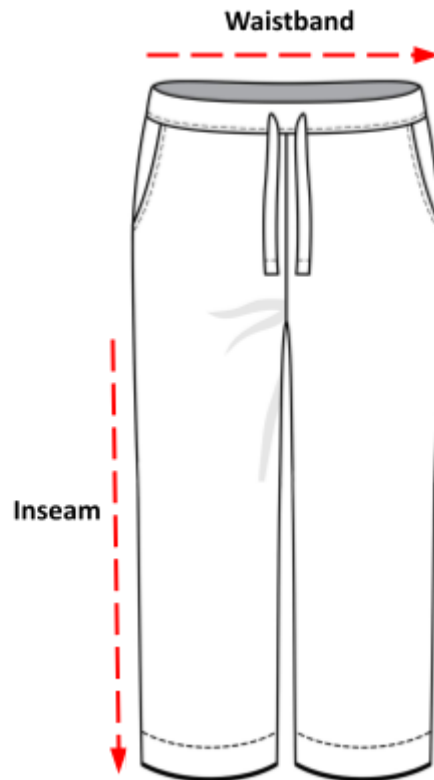

Joggers Sizing Charts

How to read the sizing charts:

Sizing

	S	M	L	XL	2XL
Waistband	31"	31 ½"	32"	32 ½"	33"
Inseam	22"	26"	30"	34"	38"