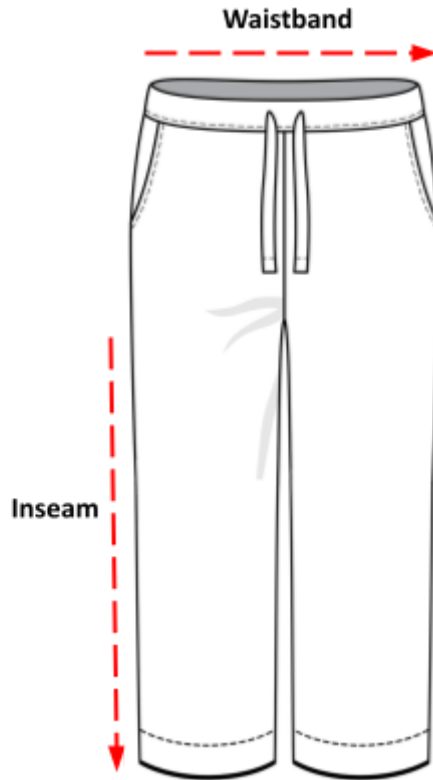

# Joggers Sizing Charts

How to read the sizing charts:

## Sizing

	S	M	L	XL	2XL
Waist	30	32	34	36	38
Inseam	29	30	31	32	33
Outseam	39	49	41	42	43

Product measurements may vary by up to 2" (5 cm).