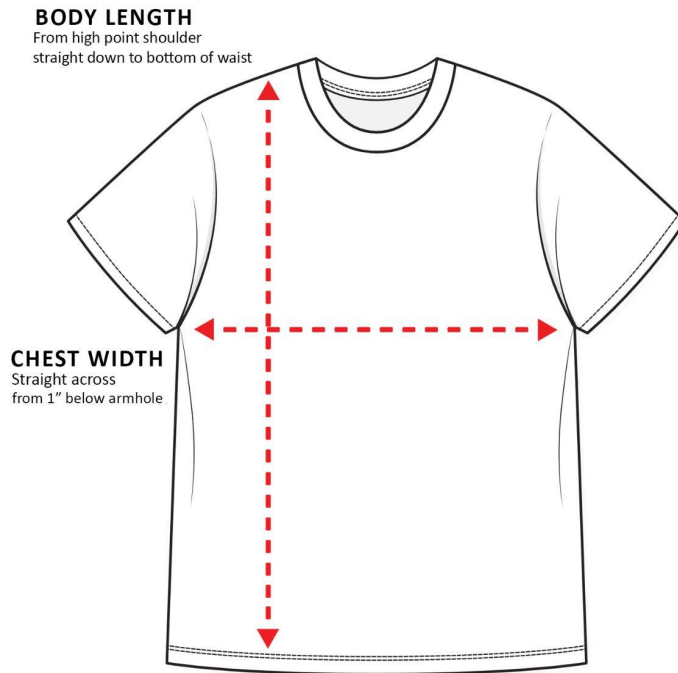

Sizing Charts

How to read the sizing charts:

T-shirt Sizing

	S	M	L	XL	2XL	3XL
Shirt Length	27"	28"	29"	30"	31"	32"
Chest Width	33 - 36"	37 - 40"	41 - 43"	44 - 46"	47 - 49"	50 - 52"
Sleeve Length	23 ½"	24"	24"	24"	24"	24"

Product measurements may vary by up to 2" (5 cm).