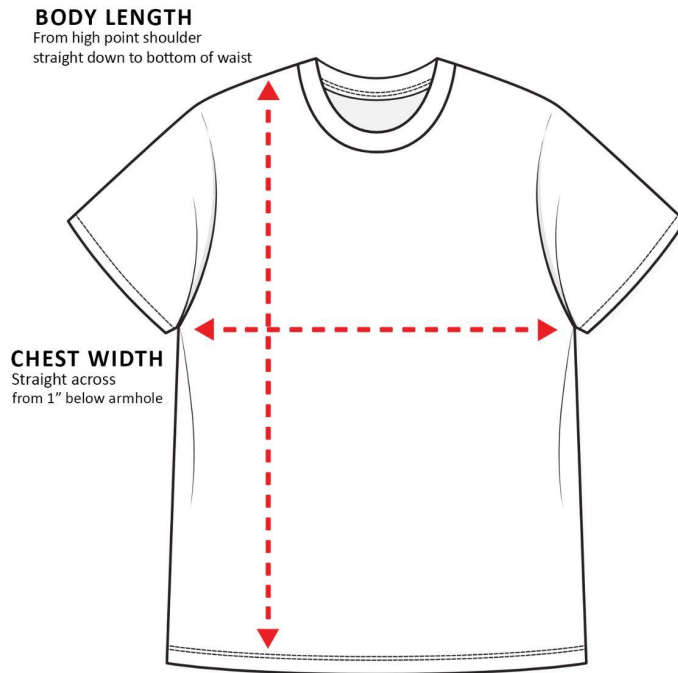

Sizing Charts

How to read the sizing charts:

T-shirt Sizing

	S	M	L	XL	2XL	3XL	4XL	5XL
Body Length	28"	29"	30"	31"	32"	33"	34"	35"
Chest Width	34 - 37"	38 - 41"	42 - 45"	46 - 49"	50 - 53"	54 - 57"	58 - 61"	62 - 65"
Sleeve Length	15 ⁵ / ₈ "	17"	18 ¹ / ₂ "	20"	21 ¹ / ₂ "	22 ⁷ / ₈ "	24 ¹ / ₄ "	25 ³ / ₈ "

Product measurements may vary by up to 2" (5 cm).