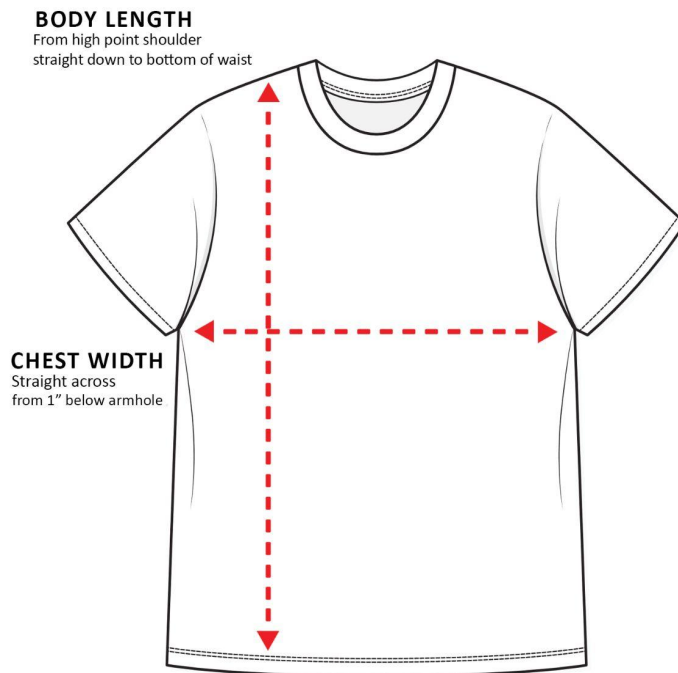

# Sizing Charts

How to read the sizing charts:

## T-shirt Sizing

	S	M	L	XL	2XL	3XL	4XL	5XL
Length	28	29	30	31	32	33	34	35
Width	18	20	22	24	26	28	30	32
Sleeve Length	15 <sup>5</sup> / <sub>8</sub>	17	18 <sup>1</sup> / <sub>2</sub>	20	21 <sup>1</sup> / <sub>2</sub>	22 <sup>7</sup> / <sub>8</sub>	24 <sup>1</sup> / <sub>4</sub>	25 <sup>3</sup> / <sub>8</sub>

Product measurements may vary by up to 2" (5 cm).